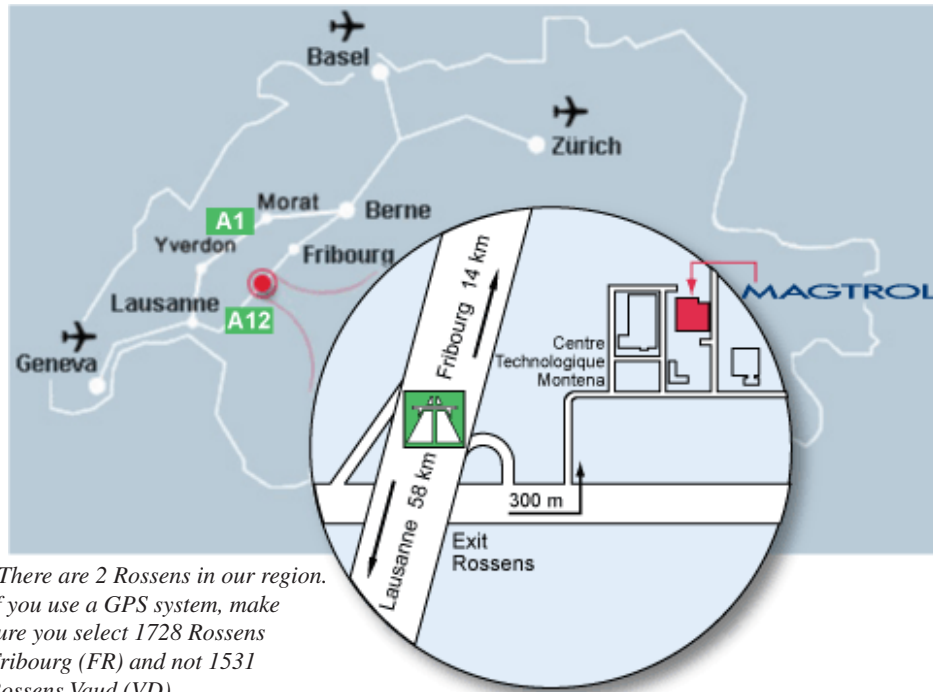

Directions to Factory in Fribourg, Switzerland

*Note: There are 2 Rossens in our region.
 If you use a GPS system, make
 sure you select 1728 Rossens
 Fribourg (FR) and not 1531
 Rossens Vaud (VD).*

Directions from Geneva Airport to Magtrol SA

By Train

- The train station is located at the Geneva Airport. There is a train every hour direct to Fribourg.
- From the main Fribourg train station, you can take the regional bus to Rossens, or call +41 26 407 30 00 and we will pick you up.

By Road

- Take the motorway toward Lausanne-Fribourg.
- Take the Rossens exit (1st exit after the Gruyere rest area), then turn left on the main road.
- After 250 m, turn left on the road at the “Centre Technologique Montena” sign (before entering Rossens Village).
- Up the hill, turn left on the third road and then you will see Magtrol SA.

Directions from Zürich Airport to Magtrol SA

By Train

- The train station is located at the Zurich Airport. There are two trains every hour direct to Fribourg.
- From the main Fribourg train station, you can take the regional bus to Rossens, or call +41 26 407 30 00 and we will pick you up.