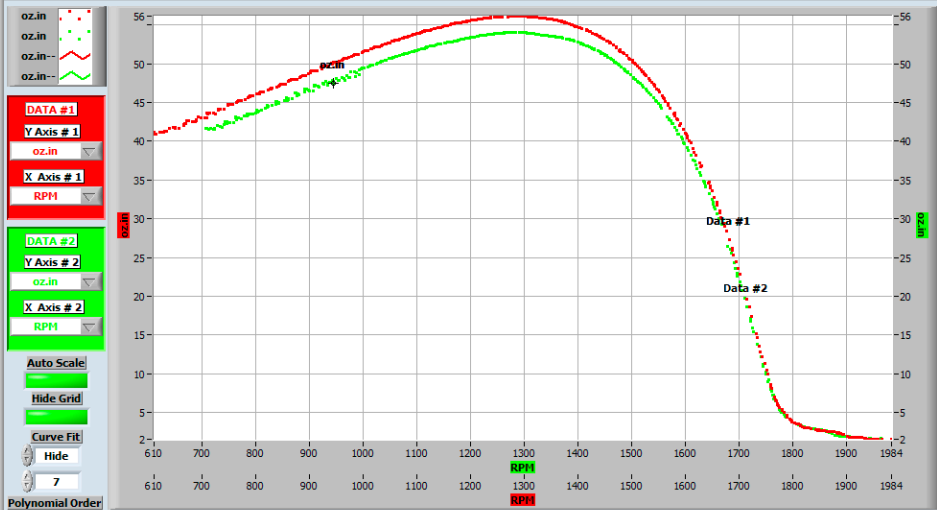

Start Configure Hardware Display Configure Test Adjust PID TEST View Data 5-Axis Graph 1-Axis Graph Compare Reports Security

Load Data #1 % C:\Magtrol\Data Files\Test 1.mdf

oz.in 944.00 47.48

Load Data #2 % C:\Magtrol\Data Files\Test 3.mdf