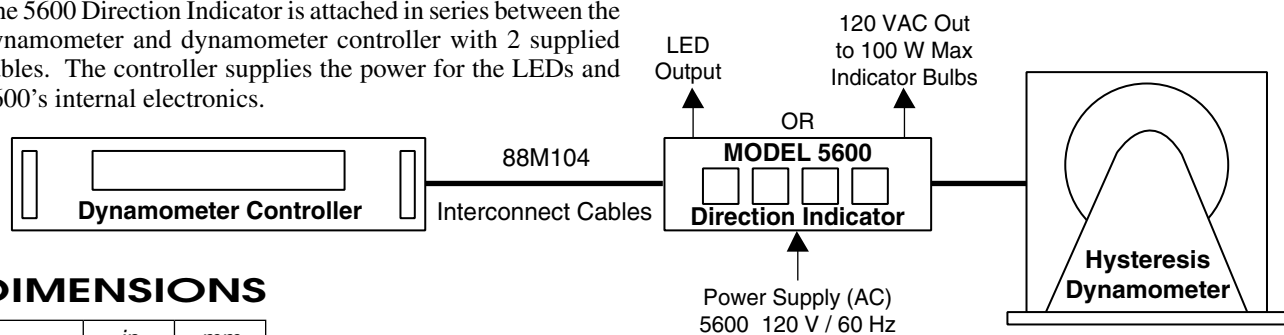

SYSTEM CONFIGURATION

The 5600 Direction Indicator is attached in series between the dynamometer and dynamometer controller with 2 supplied cables. The controller supplies the power for the LEDs and 5600’s internal electronics.